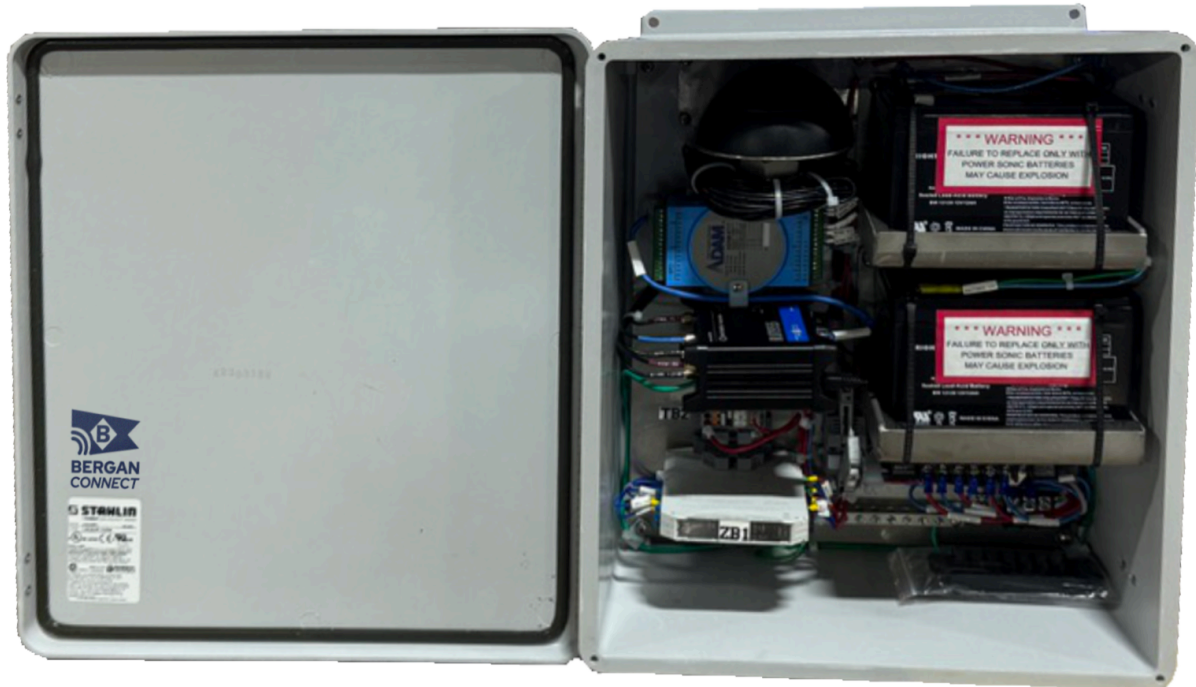

PORTABLE PRODUCTS AND ACCESSORIES

BARGE CONNECT

COMMUNICATES CARGO, FUEL & VESSEL DATA.

EQUIP YOUR SYSTEM WITH THE LATEST TECHNOLOGY WITHOUT HAVING TO REPLACE THE ENTIRE SYSTEM.

INTEGRATES INTO ANY EXISTING TANK LEVEL ALARM SYSTEM, EVEN OUR COMPETITORS.

Barge Connect is a small unit that brings the power of Bergan Connect to any existing tank level alarm system. With Barge Connect, you can transmit tank level alarm data, such as vessel GPS location, alarm status, alarm history, sensor data, and more. View all of this data on our user-friendly Bergan Connect dashboard, which you can access from any device with an internet connection.

At Bergan Marine Systems, we understand technology is ever changing. We want to help you stay ahead of the curve without costly replacements. Our retrofitting service allow you to update your current system with the latest tech., and our Barge Connect can integrate with any tank level alarm system, regardless of manufacturer.